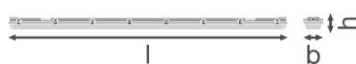

Light technical data

Beam angle	105.00 °
------------	----------

Dimensions & weight

Length	1561 mm
Width	103.0 mm
Height	75.0 mm
Product weight	1850.00 g

Colors & materials

Body material	Polycarbonate (PC)
Product color	Gray
Housing color	Gray
Cover material	Polycarbonate (PC)